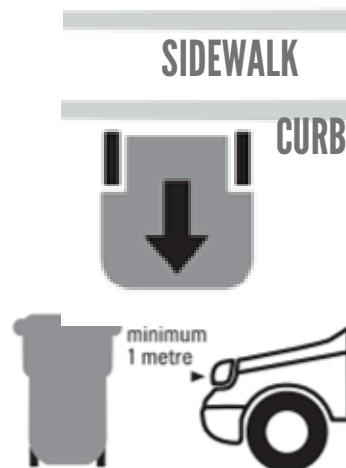

PROPER BIN PLACEMENT

1. Place it

Place the cart on the street with the wheels against the curb or edge of the road **before 7:00 a.m.** or night before.

2. Point it

Point the arrow on the cart lid to the center of the street.

3. Space it

Allow one metre (three feet) clearance on both sides of the cart.

4. Return it

Take your cart back onto your property by the end of the collection day.

IMPORTANT INFORMATION

- Bins must be at the curb before 7:00 a.m. or the night before. Collection may not happen the same time each week so be sure to get your bin out early!
- Return the carts back onto your property by the end of the collection day to avoid damage to bins.
- Do not overfill bin. Bins that are overflowing will not be picked up.
- DO NOT block sidewalks.
- Bins not placed correctly or within reach of the truck arms, will not be collected.